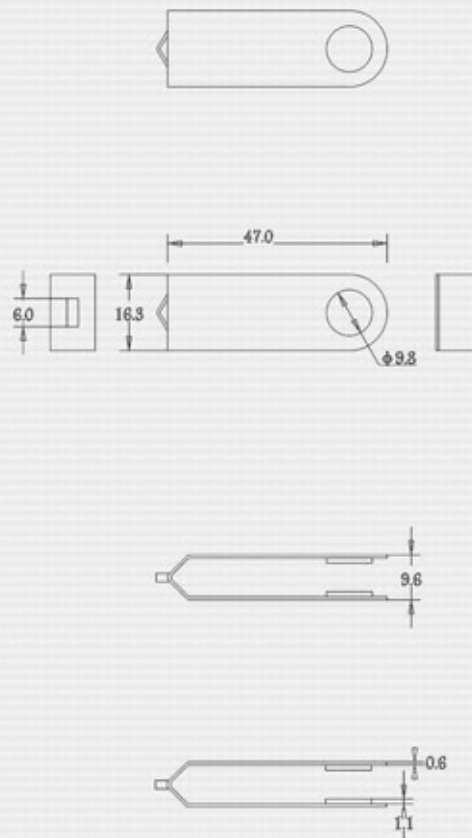

USB7P SPECIFICATIONS

Host PC requirements:
Win XP Win 7 32/64 bit

Power:
120 / 240

Connection:
Two USB ports

1 Year warranty

Life time software
support

Dimensions: LxWxH
452 x 286 x 267 mm

11 Pounds / 5 Kg

4800x1200 dpi max
300 dpi for optimal
print

Media type:
Nexcopy white inkjet
printable clip

Input tray capacity: 7

Temp: 15°C - 40°C

Humidity: 50% - 85%

TRIANGLE CLIP

CONSUMABLES

Color: 
NEX802XLC
or HP802C compatible
ink cartridge